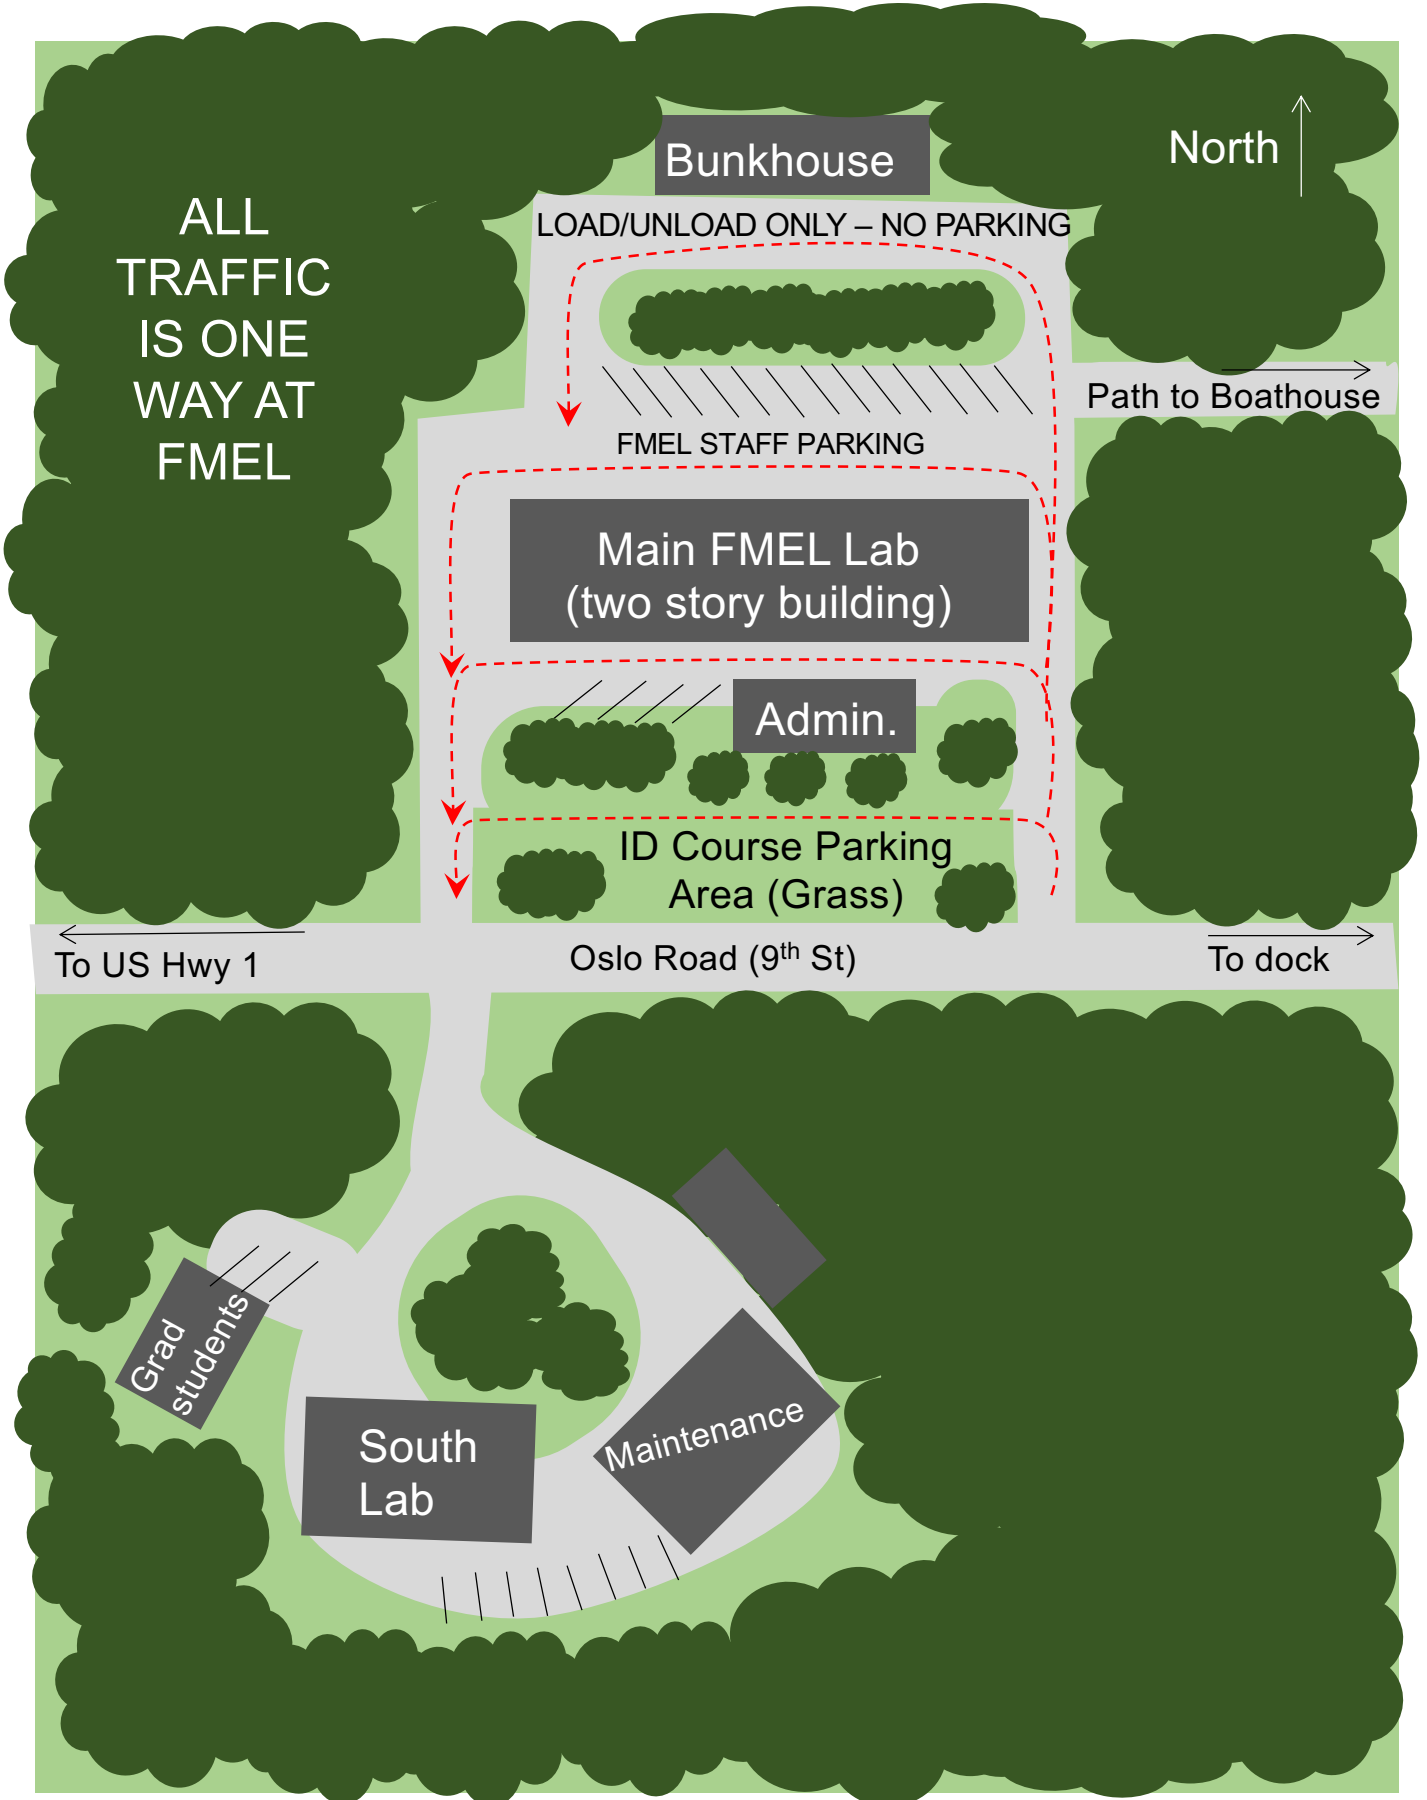

FMEL Bunkhouse

Getting to FMEL

Bunkhouse floorplan

FMEL Bunkhouse

For outgoing local calls, dial 9 and then the phone number.
Residents need a phone card for long distance calls

Bunkhouse exterior

Bunkhouse common area